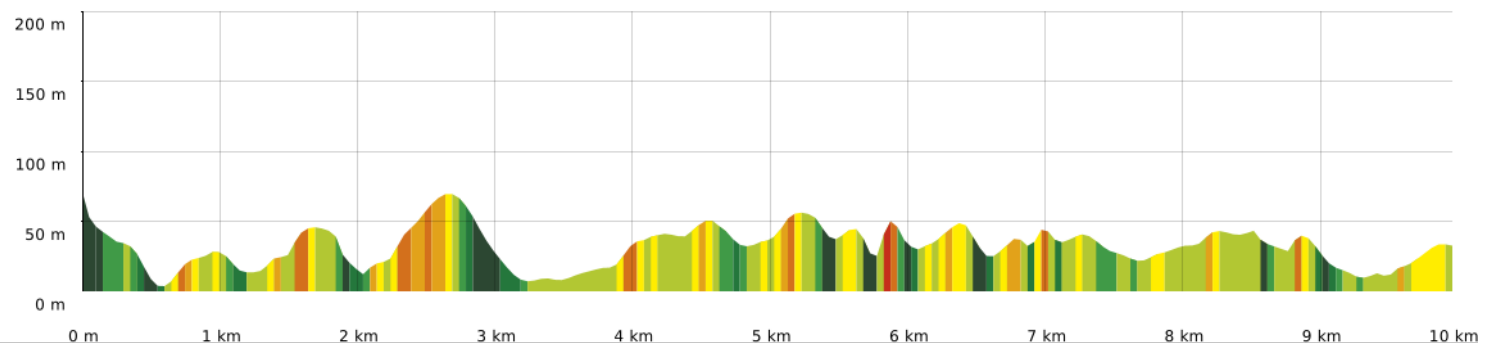

ENSUES LA REDONNE - PORT NIOLON 10km-317m

◊ 10 km ⚡ 3 m ⚡ 73 m ⚡ 317 m ⚡ 343 m

20/02/2023 - Par ALDOMI30

🚶 Marche Difficulté: Difficile en 4h 31min

Sity Trail
 GET IT ON Google Play Download on the App Store

▬ ↓ > 15%
▬ ↓ 15% - 10%
▬ ↓ 10% - 5%
▬ à plat
▬ ↑ 5% - 10%
▬ ↑ 10% - 15%
▬ ↑ 15% - 30%
▬ ↑ > 30%

© IGN France